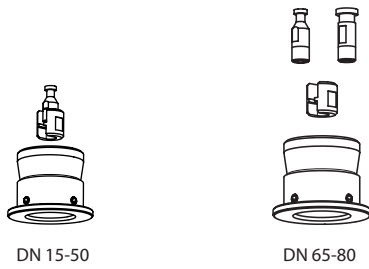

## Adapters AMV(E) 25, 35, 55, 56, 323, 423, 523 / VRB, VRG, VF, VL (Gen. 2009)

DN 15-50

DN 65-80

2 mm

7 mm

13 mm

DN 15-50	AMV(E) 25, 35, 323, 423, 523	<b>065Z0311</b>
DN 65, 80	AMV(E) 55, 56, 323, 423, 523	<b>065Z0312</b>